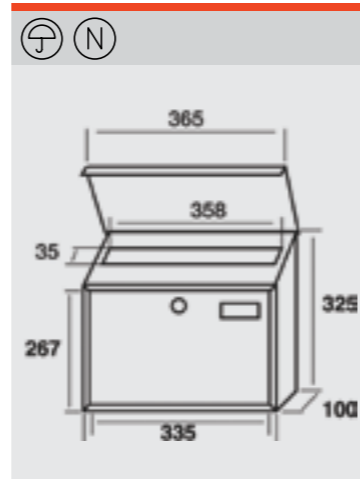

REF. 80165 | 137,12€
Todo Pintura Aluminio
 Box and Door in Aluminium Paint

REF. 80166 | 137,12€
Todo Pintura INOX
 Box and Door in Stainless Steel Paint

GARDEN 40

REF. 09674 | 53,74€
Inoxidable AISI 304 Mate Lacado
Mat Laqued Stainless Steel AISI 304