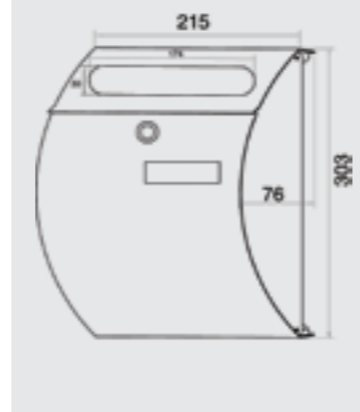

GARDEN 40

GARDEN 01

- > Diseñado para armonizar con todo tipo de entorno.
- > Recubrimiento: Poliester, Zinc, Fosfato, Acero.
- > Espesor de chapa: 0,7 mm.
- > Colores inalterables al tiempo.
- > Designed to match with any environment.
- > Polyester powder coated, Zinc, Phosphate, Steel.
- > Thickness of the plate: 0,7 mm.
- > Colours unalterable through time.

GARDEN 02