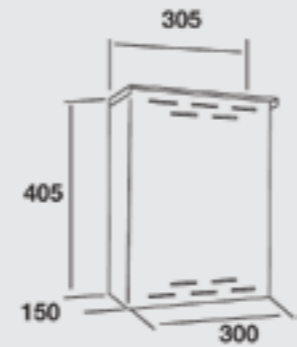

REF. 05008 | 55,79€  
Pintura INOX  
Stainless Steel Paint

REF. 05005 | 55,79€  
Pintura Aluminio  
Aluminium Paint

REF. 05004 | 48,52€  
Negro  
Black

SOPORTES / POSTS

REF. 05013 | 35,86€

> Para atornillar al suelo de 0,80 m de altura.  
> Tubo: 40 x 20 x 2 / h=1000 mm  
> Base: 130 x 130 x 5  
> To be screwed to the floor 0.80 m high.  
> Post: 40 x 20 x 2 / h=1000 mm  
> Base: 130 x 130 x 5