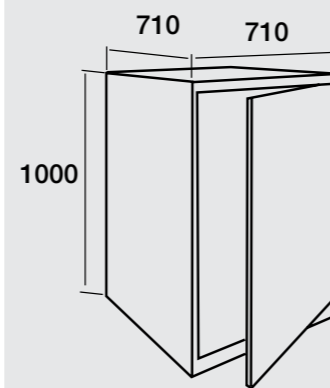

JOMA
QUALITY
GUARANTEE
MADE IN
SPAIN

> Armario libro de edificio.
Decreto 250/2003 BOPV 25.11.03
Normativa D. 2502/2013
> Cabinet for building specifications.