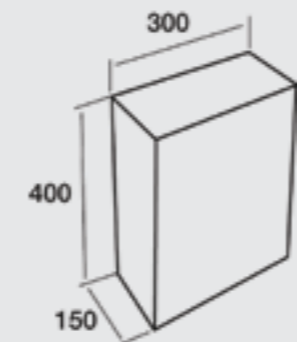

PAPELERAS EXTERIORES / OUTDOOR WASTE BINS

JOMA
QUALITY
GUARANTEE
MADE IN
SPAIN

> Chapa electrocincada de espesor 1,2 mm.
> Electrozinc steel plate, 1.2 mm thick.

SOPORTES / POSTS

> Para atornillar al suelo de 0,80 m de altura.
> Tubo: 40 x 20 x 2 / h=1000 mm
> Base: 130 x 130 x 5
> To be screwed to the floor 0.80 m high.
> Post: 40 x 20 x 2 / h=1000 mm
> Base: 130 x 130 x 5

JOMA
QUALITY
GUARANTEE
MADE IN
SPAIN

REF. 05000 | 44,23€
Negro Mate
Mat Black

REF. 05003 | 48,66€
Pintura INOX
Stainless Steel Paint

REF. 05053 | 44,23€
Rojo RAL 3002
Red RAL 3002

CENICEROS / ASHTRAY

Nº1

REF. 53150 | 58,46€
Negro Mate
Mat Black

REF. 53152 | 58,46€
Verde Foresta
Forest Green

JOMA
QUALITY
GUARANTEE
MADE IN
SPAIN

Nº2

JOMA
QUALITY
GUARANTEE
MADE IN
SPAIN