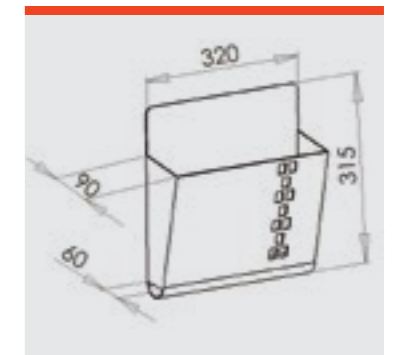

Modelo 4 / Model 4

JOMA
QUALITY
GUARANTEE
MADE IN
SPAIN

REF.	Color Colour	Precio Price	Modelo Model	Medidas Exteriores External Dimensions A x B x C (mm)
REF. 05062	Negro Mate / Mat Black	31,25 €	4	250 x 370 x 90
REF. 05063	Blanco Nieve / White Snow			
REF. 05064	⊗ Pintura Aluminio / Aluminium Paint	37,19 €		
REF. 05065	⊗ Pintura INOX / Stainless Steel Paint