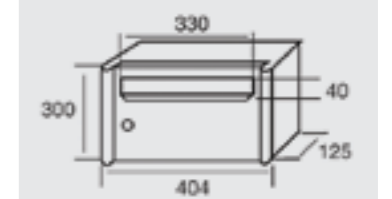

# BOTIQUINES / FIRST AID BOXES

Nº1

REF. 04001 | 58,51€  
Dimensiones exteriores (A x B x C)  
Exterior dimensions (A x B x C)  
(300 x 390 x 120 mm)

JOMA  
QUALITY  
GUARANTEE  
MADE IN  
SPAIN

Nº2

REF. 04002 | 68,02€  
Dimensiones exteriores (A x B x C)  
Exterior dimensions (A x B x C)  
(350 x 475 x 120 mm)