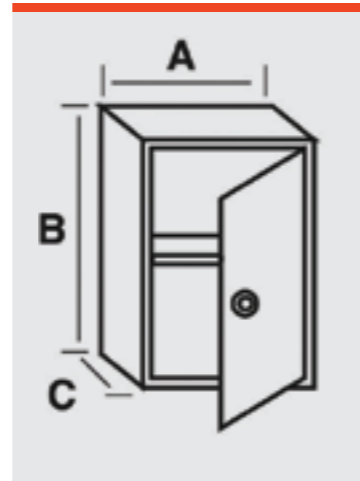

# BOTIQUINES / FIRST AID BOXES

Nº1

REF. 04001 | 58,51€  
Dimensiones exteriores (A x B x C)  
Exterior dimensions (A x B x C)  
(300 x 390 x 120 mm)

JOMA  
QUALITY  
GUARANTEE  
MADE IN  
SPAIN

Nº2

REF. 04002 | 68,02€  
Dimensiones exteriores (A x B x C)  
Exterior dimensions (A x B x C)  
(350 x 475 x 120 mm)