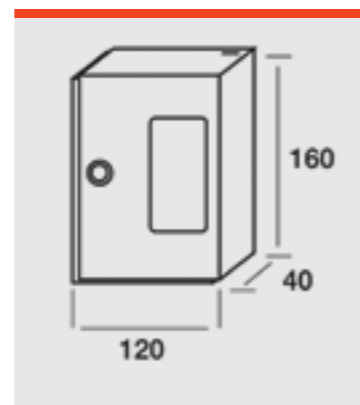

### Caja Llave de Emergencia / Emergency Key Box

REF. 01038 | 26,10€  
Con maza  
With Hammer

REF. 01039 | 20,86€  
Sin maza  
Without Hammer

REF. 52007 | 1,32€  
Cristal  
Glass

REF. 01040 | 5,26€  
Maza  
Hammer