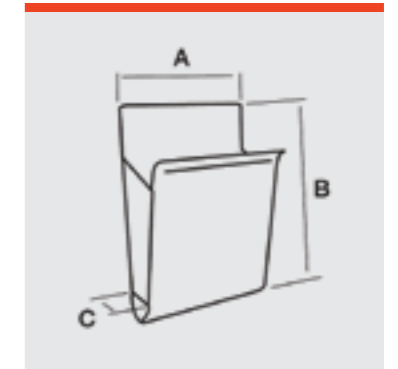

REF.	Color Colour	Precio Price	Modelo Model	Medidas Exteriores External Dimensions A x B x C (mm)
REF. 05080	Negro Mate / Mat Black	25,00 €	3	250 x 370 x 90
REF. 05084	Blanco Nieve / White Snow			
REF. 05082	⊗ Pintura Aluminio / Aluminium Paint	29,75 €		
REF. 05085	⊗ Pintura INOX / Stainless Steel Paint