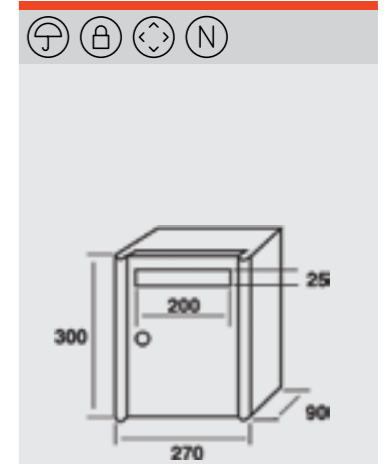

## BUZÓN DE SUGERENCIAS / SUGGESTION BOX

HALL 5 SUGERENCIAS / HALL 5 SUGGESTIONS

REF. 08007 | 40,90€

Todo Blanco Nieve  
Box and Door in Black

REF. 08008 | 40,90€

Todo Negro  
Box and Door in Black

JOMA  
QUALITY  
GUARANTEE  
MADE IN  
SPAIN