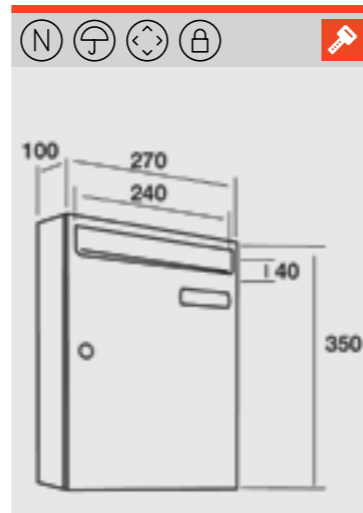

# KOMPACT V-270

**REF. 81120** | 52,32€  
**Todo Negro Mate**  
Box and Door in Mat Black

JOMA  
QUALITY  
GUARANTEE  
MADE IN  
SPAIN

+ OPCIONES / OPTIONS P. 97  
COLORES / COLOURS P. 7