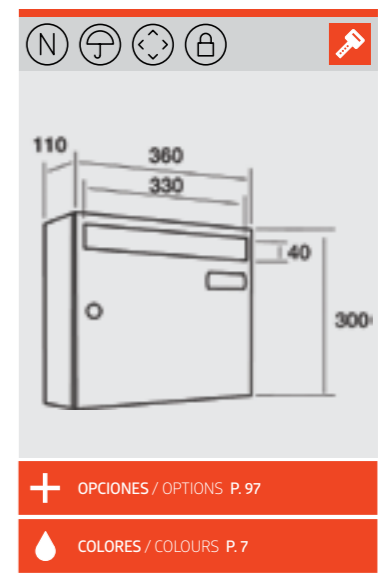

KOMPACT PUSH V-360

+ OPCIONES / OPTIONS P.97
COLORES / COLOURS P.7

REF. 83250 | 57,55€
Todo Pintura INOX
Box and Door in Stainless Steel Paint

JOMA
QUALITY
GUARANTEE
MADE IN
SPAIN