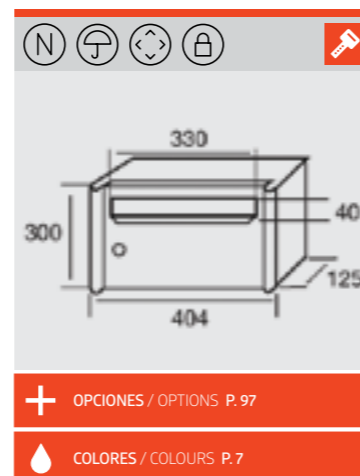

## COLUMN V-404

REF. 08094 | 57,59€  
Todo Pintura INOX  
Box and Door in Stainless Steel Paint

JOMA  
QUALITY  
GUARANTEE  
MADE IN  
SPAIN

REF. 08096 | 52,35€  
Todo Negro  
Box and Door in Black

REF. 08091 | 54,44€  
Todo Blanco Nieve  
Box and Door in White Snow