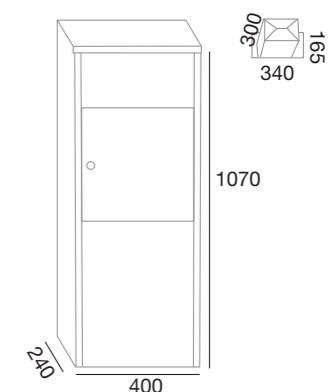

PAQUETERÍA INDIVIDUAL
PARCEL BOXES

EVEREST

EVEREST
Parcel Letter BOX

EVEREST MINI
Parcel Letter BOX

EVEREST MINI PBOX
Parcel BOX

Buzones y cajas de paquetería preparados para la recepción de paquetes, periódicos y correo.

Parcel boxes and parcel letterboxes prepared to collect several packages, newspapers and mail.

EVEREST

Parcel Letter BOX

ADVANCED

Buzón de paquetería preparado para la recepción de múltiples paquetes, periódicos y correo hasta 60L de capacidad.

Parcel box prepared to collect several packages, newspapers and mail up to 60L of capacity.

PROPIEDADES / PROPERTIES

PERSONALIZACIÓN / CUSTOMIZATION

MÍNIMO/MINIMUM: 15 uds.

FUNCIONALIDAD / FUNCTIONALITY

REF. 19220
Pintura INOX / S. Steel Paint
EAN: 8413612192209

REF. 24731
Gris Forja / Forging Grey
EAN: 8413612247312

Dispone de trampilla antipesca, mayor seguridad.

Anti-theft device to prevent fishing.

Soporte para enterrar para el buzón de paquetería Everest. Apto para exterior e interior.
Support to be buried for Everest parcel Box. For outdoor and indoor.

REF. 24776
Soporte Everest / Everest Support
EAN: 8413612247268

DISPONIBILIDAD PRODUCTO PICKING / PICKING PRODUCT AVAILABLE