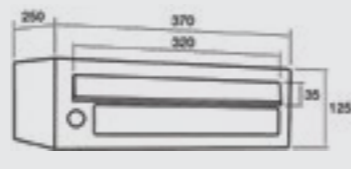

+ OPCIONES / OPTIONS P.97

COLORES / COLOURS P.7

> También cuerpo y puerta de mismo color.
> Same colour in box and door.

JOMA
QUALITY
GUARANTEE
MADE IN
SPAIN